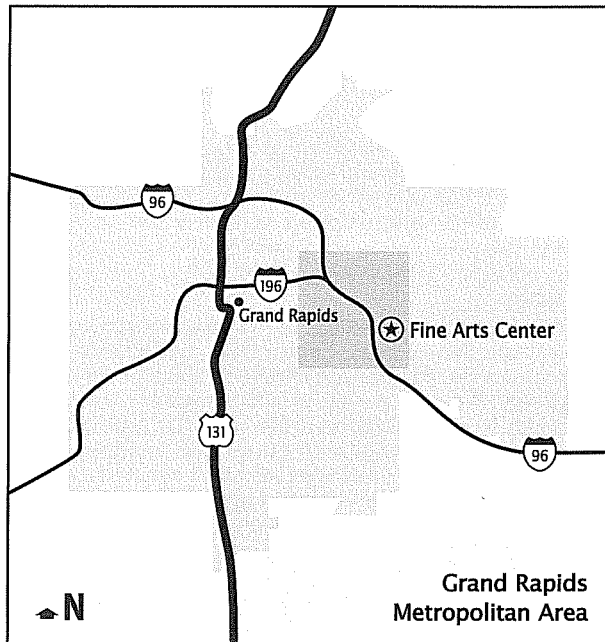

Map/Directions to the Fine Arts Center

To the Forest Hills Public Schools Fine Arts Center

600 Forest Hill Avenue SE, Grand Rapids, MI 49546

From the North

- 1 Take US-131 S toward Grand Rapids.
- 2 Merge onto I-96 E via exit 89A toward Lansing.
- 3 Take the Cascade Road East exit - exit 40B.
- 4 Merge onto Cascade Road.
- 5 Drive .59 miles.
- 6 Turn left onto Forest Hill Avenue.
- 7 Drive .34 miles.
- 8 The Fine Arts Center will be on your right.

From the South

- 1 Take US-131 N toward Grand Rapids.
- 2 Merge onto I-196 E via exit 86A toward Lansing.
- 3 I-196 E becomes I-96 E.
- 4 Take the Cascade Road East exit - exit 40B.
- 5 Merge onto Cascade Road.
- 6 Drive .59 miles.
- 7 Turn left onto Forest Hill Avenue.
- 8 Drive .34 miles.
- 9 The Fine Arts Center will be on your right.

From the East

- 1 Take I-96 W toward Grand Rapids.
- 2 Take the Cascade Road East exit - exit 40B.
- 3 Merge onto Cascade Road.
- 4 Drive .59 miles.
- 5 Turn left onto Forest Hill Avenue.
- 6 Drive .34 miles.
- 7 The Fine Arts Center will be on your right.

From the West

- 1 Take I-96 E toward Grand Rapids.
- 2 Take the Cascade Road East exit - exit 40B.
- 3 Merge onto Cascade Road.
- 4 Drive .59 miles.
- 5 Turn left onto Forest Hill Avenue.
- 6 Drive .34 miles.
- 7 The Fine Arts Center will be on your right.