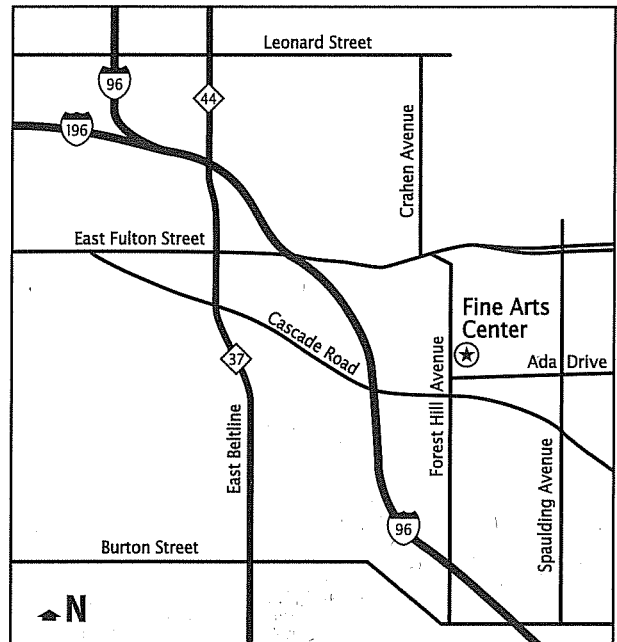

Map/Directions to the Fine Arts Center

To the Forest Hills Public Schools Fine Arts Center

600 Forest Hill Avenue SE, Grand Rapids, MI 49546

From the North

- 1 Take US-131 S toward Grand Rapids.
- 2 Merge onto I-96 E via exit 89A toward Lansing.
- 3 Take the Cascade Road East exit - exit 40B.
- 4 Merge onto Cascade Road.
- 5 Drive .59 miles.
- 6 Turn left onto Forest Hill Avenue.
- 7 Drive .34 miles.
- 8 The Fine Arts Center will be on your right.

From the South

- 1 Take US-131 N toward Grand Rapids.
- 2 Merge onto I-196 E via exit 86A toward Lansing.
- 3 I-196 E becomes I-96 E.
- 4 Take the Cascade Road East exit - exit 40B.
- 5 Merge onto Cascade Road.
- 6 Drive .59 miles.
- 7 Turn left onto Forest Hill Avenue.
- 8 Drive .34 miles.
- 9 The Fine Arts Center will be on your right.

From the East

- 1 Take I-96 W toward Grand Rapids.
- 2 Take the Cascade Road East exit - exit 40B.
- 3 Merge onto Cascade Road.
- 4 Drive .59 miles.
- 5 Turn left onto Forest Hill Avenue.
- 6 Drive .34 miles.
- 7 The Fine Arts Center will be on your right.

From the West

- 1 Take I-96 E toward Grand Rapids.
- 2 Take the Cascade Road East exit - exit 40B.
- 3 Merge onto Cascade Road.
- 4 Drive .59 miles.
- 5 Turn left onto Forest Hill Avenue.
- 6 Drive .34 miles.
- 7 The Fine Arts Center will be on your right.